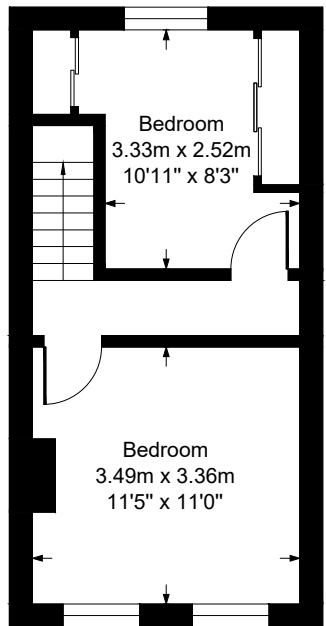

Station Ave

Approximate Gross Internal Floor Area = 69.2 sq m / 746 sq ft

Ground Floor

First Floor