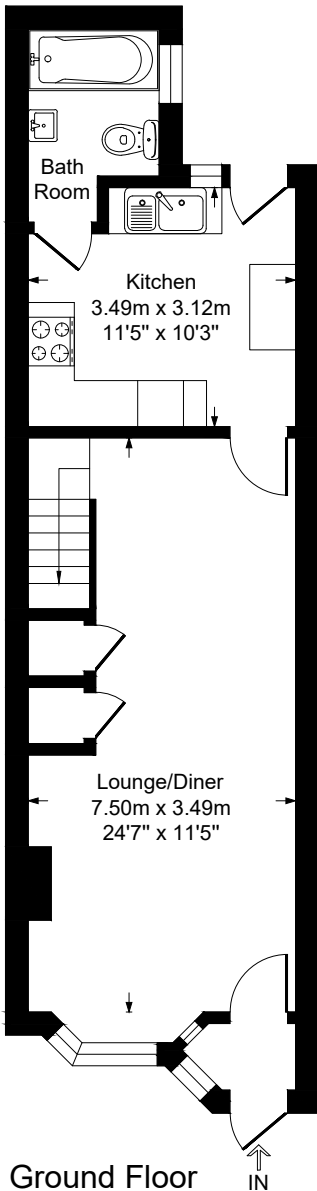

Station Ave

Approximate Gross Internal Floor Area = 69.2 sq m / 746 sq ft

Ground Floor

First Floor